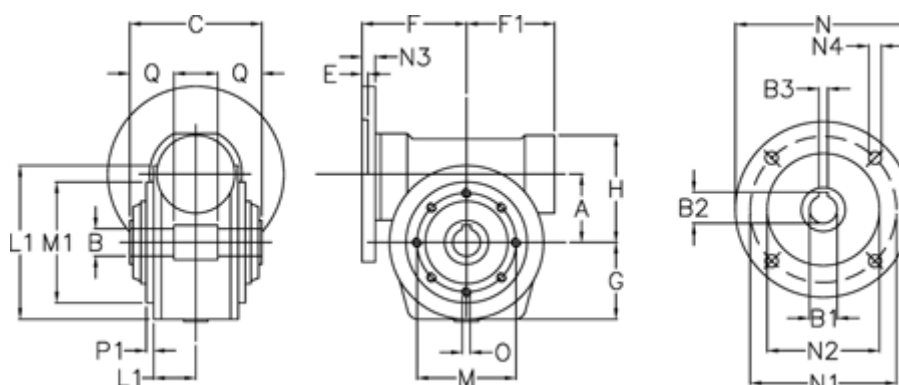

Article number: 3918049018722

Description: Worm gear with st. steel hollow shaft  
VF 49 EP-P-18- 63B5

## Measures

a	= 49.5	F1	= 63	N1	= 115
B	= 25	g	= 56	N2	= 95
B1 E7	= 11	H	= 80	N3	= 10.5
B2	= 12.8	L	= 107.5	N4	= 9.5
B3 H9	= 4	L1	= 36.8	O	= M6x8
C	= 82	M	= 94	P1	= 2.5
E	= 3.0	M1	= 68	Q	= 22.5
F	= 70	N	= 140		